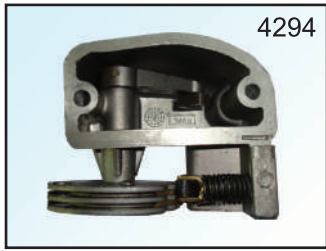

Ape Front Axle Original

For Piaggio Ape

Ape Gear Shifter Assy