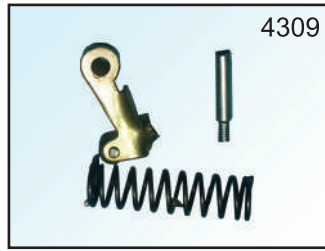

Ape Front Hose Pipe

Ape Gear Shifter Dog Kit